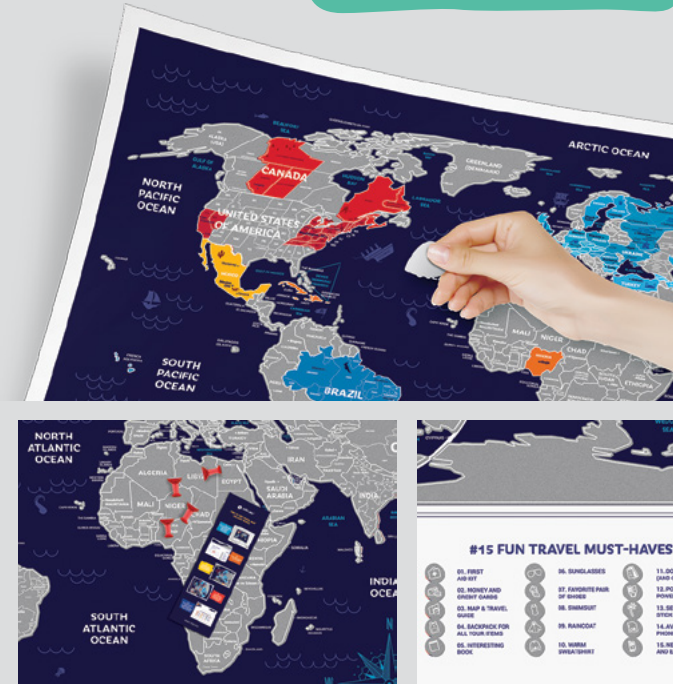

TRAVEL MAP HOLIDAY WORLD

EVERY TRIP IS ALWAYS A HOLIDAY.
BRIGHT COLORS, TRAVEL MUST-HAVE THINGS AND A QUEST
OF IDEAS FOR AN UNFORGETTABLE REST, AND, IN ADDITION,
AN ENLARGED EUROPE WHICH WILL ADD SOME VIVID COLORS
TO YOUR EUROTRIP.

MAP OF THE WORLD AND MAP OF EUROPE 2 IN 1

BEFORE

AFTER

ACCESSORY SET

- instruction

SKU: HW
EAN: 4820191130227

POSTER
W 80 cm / 31.5 in
H 60 cm / 23.6 in

PAPER

ENG

TUBE
H 64 cm / 25.2 in
D 7 cm / 2.8 in